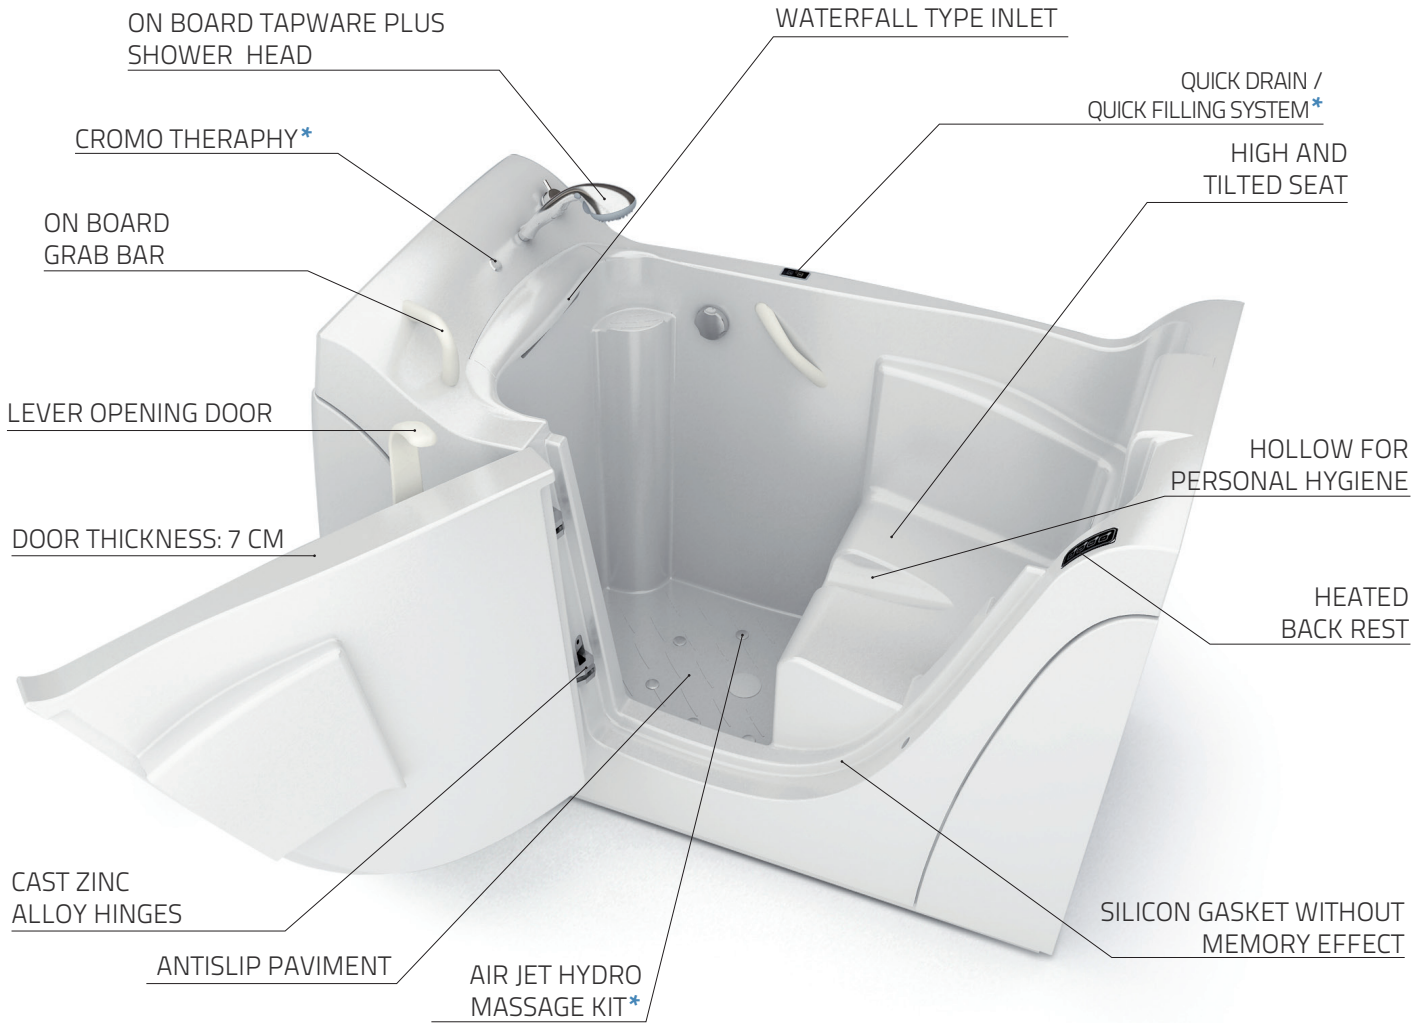

# Capri

---

the most comfortable  
place to be

Elegant, practical and modern,  
it's perfect for those looking  
for comfort and safety with a  
focus on design and comfort.

\*OPTIONAL

DESCRIPTION

Capri is the corner bath with an elegant style that fits into any bathroom making it modern and safe. It combines elegance with comfort and convenience. Particularly suitable for those people who like to relax

in a hot bath and, why not be soothed by a rejuvenating massage.

**Two versions:** right hand and left hand corner.

TECHNICAL DATA

CHARACTERISTICS:	Made in hand laid fiberglass
DIMENSIONS:	cm 155 x 71 x 105
CAPACITY:	270 Liters ~ (without user)
WEIGHT:	85 Kg ~ (without accessories)
COLOUR AVAILABLE:	WHITE