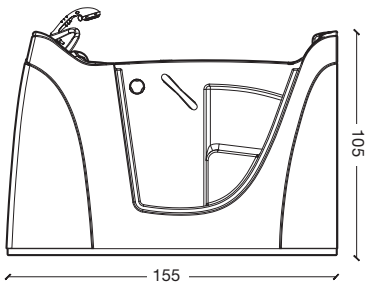

in a hot bath and, why not be soothed by a rejuvenating massage.

**Two versions:** right hand and left hand corner.

TECHNICAL DATA

CHARACTERISTICS:	Made in hand laid fiberglass
DIMENSIONS:	cm 155 x 71 x 105
CAPACITY:	270 Liters ~ (without user)
WEIGHT:	85 Kg ~ (without accessories)
COLOUR AVAILABLE:	WHITE

FRONT VIEW

PLAN VIEW