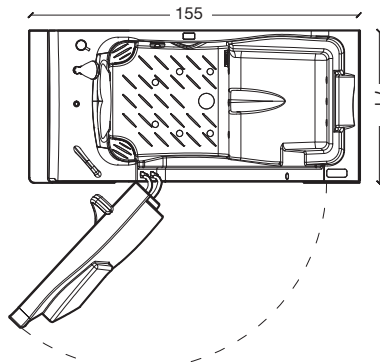

in a hot bath and, why not be soothed by a rejuvenating massage.

**Two versions:** right hand and left hand corner.

TECHNICAL DATA

CHARACTERISTICS:	Made in hand laid fiberglass
DIMENSIONS:	cm 155 x 71 x 105
CAPACITY:	270 Liters ~ (without user)
WEIGHT:	85 Kg ~ (without accessories)
COLOUR AVAILABLE:	WHITE

FRONT VIEW

PLAN VIEW