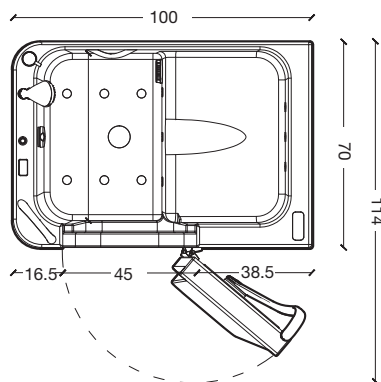

Tonga

A small tub,
a great bathroom

A small tub, large savings and space that will allow you to relax in a healthy bath in comfort and safety.

*OPTIONAL

DESCRIPTION

Tonga is the smallest of the Linea Oceano bath tubs, only 100 cm long and 69 cm wide. Comfortable and modern, comfortable and safe, is the small size

its winning feature. **Eight versions:** four corner and four wall.

TECHNICAL DATA

CHARACTERISTICS:	Made in hand laid fiberglass
DIMENSIONS:	cm 100 x 70 x 103
CAPACITY:	250 Liters ~ (without user)
WEIGHT:	50 Kg ~ (without accessories)
COLOUR AVAILABLE:	WHITE

FRONT VIEW

PLAN VIEW