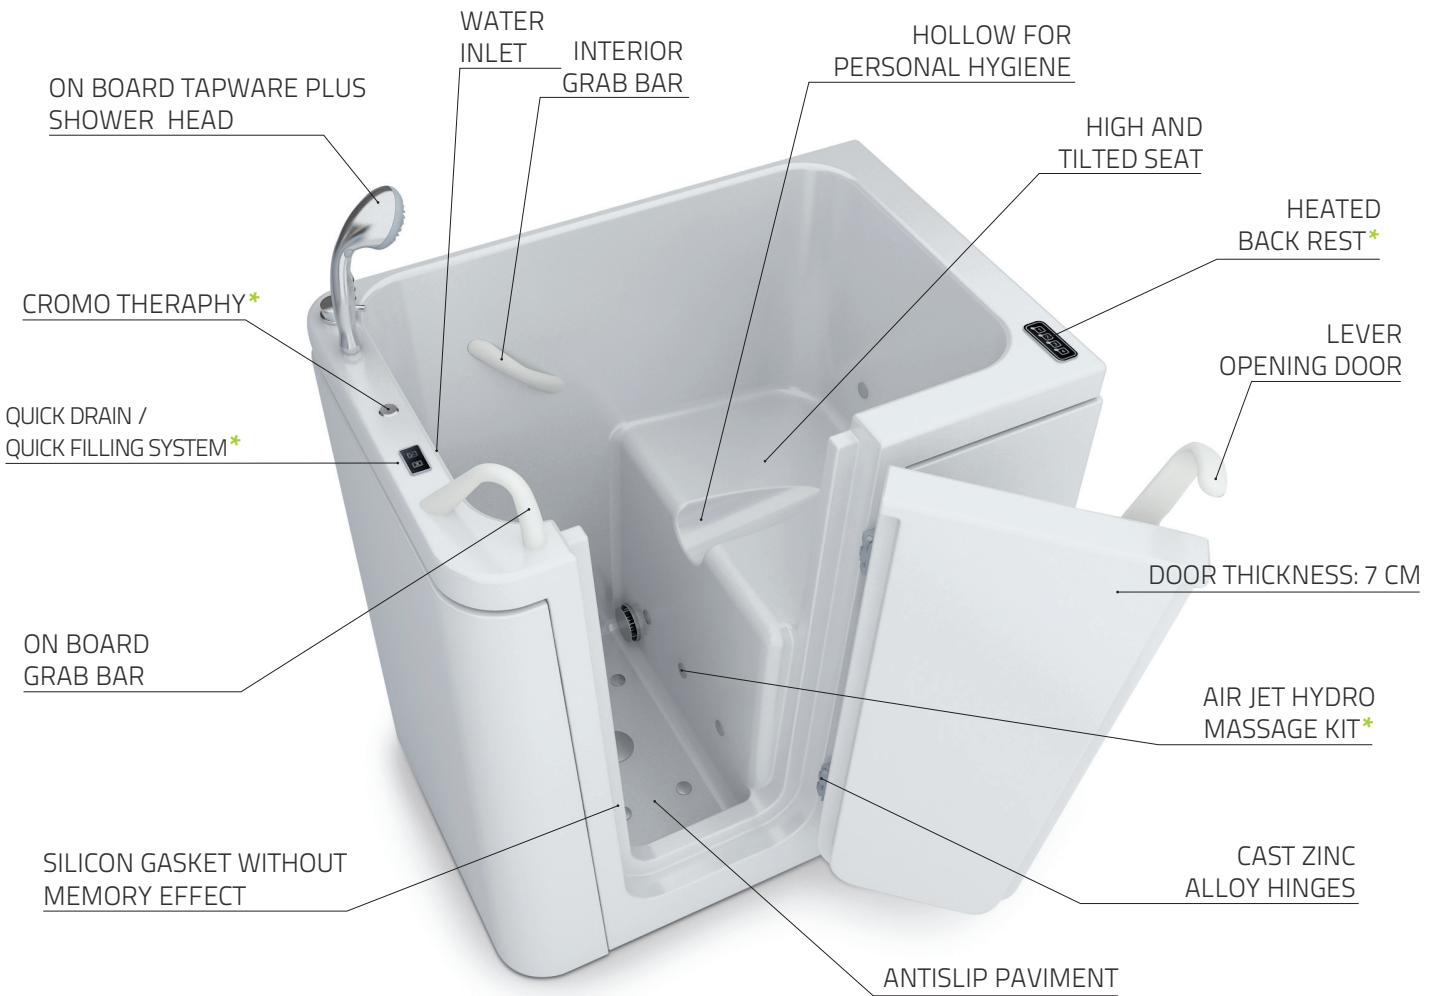

Tonga

A small tub,
a great bathroom

A small tub, large savings and space that will allow you to relax in a healthy bath in comfort and safety.

*OPTIONAL

DESCRIPTION

Tonga is the smallest of the Linea Oceano bath tubs, only 100 cm long and 69 cm wide. Comfortable and modern, comfortable and safe, is the small size

its winning feature. **Eight versions:** four corner and four wall.

TECHNICAL DATA

CHARACTERISTICS:	Made in hand laid fiberglass
DIMENSIONS:	cm 100 x 70 x 103
CAPACITY:	250 Liters ~ (without user)
WEIGHT:	50 Kg ~ (without accessories)
COLOUR AVAILABLE:	WHITE