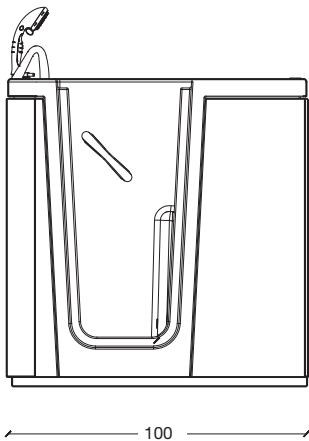

Tonga

A small tub,
a great bathroom

A small tub, large savings and space that will allow you to relax in a healthy bath in comfort and safety.

*OPTIONAL

DESCRIPTION

Tonga is the smallest of the Linea Oceano bath tubs, only 100 cm long and 69 cm wide. Comfortable and modern, comfortable and safe, is the small size

its winning feature. **Eight versions:** four corner and four wall.

TECHNICAL DATA

CHARACTERISTICS:	Made in hand laid fiberglass
DIMENSIONS:	cm 100 x 70 x 103
CAPACITY:	250 Liters ~ (without user)
WEIGHT:	50 Kg ~ (without accessories)
COLOUR AVAILABLE:	WHITE

FRONT VIEW

PLAN VIEW